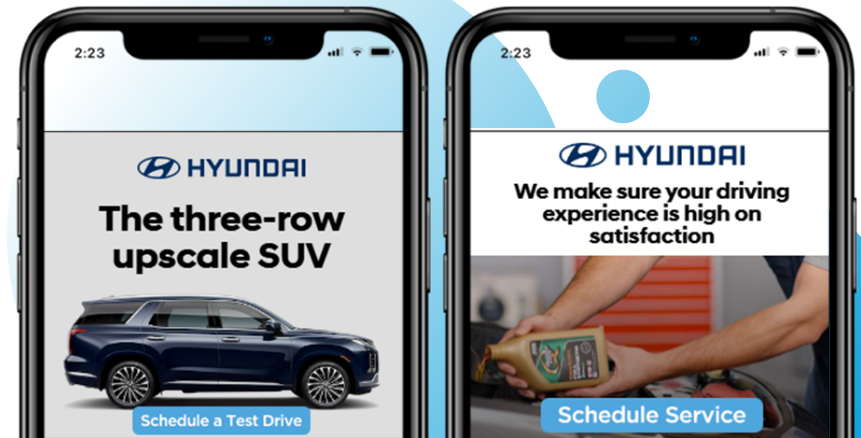

CAMPAIGN MANAGEMENT

[24]7.ai

Drive uplift in sales with highly personalized & dynamic digital advertising using [24]7 Target

- ✓ AI-powered targeting & retargeting
- ✓ Dynamic creative optimization
- ✓ Intent-driven connected customer journeys
- ✓ Machine Learning for real-time optimization
- ✓ Conversational ads, display ads, video ads
- ✓ Integration with Facebook & Instagram